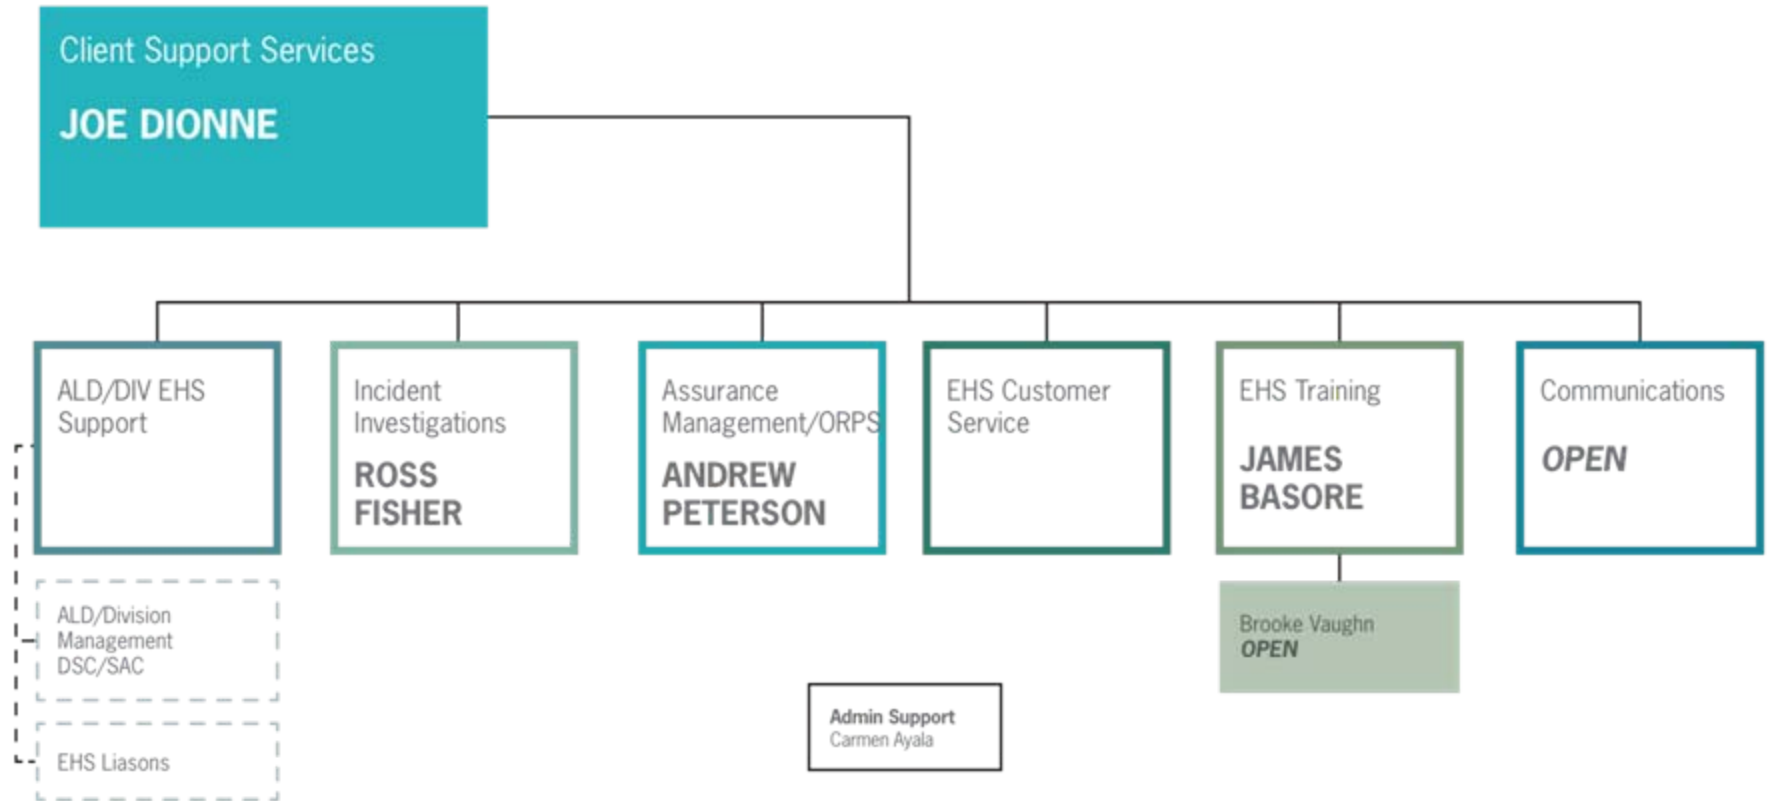

EHS Division

**DOUG FLEMING**

**Admin Support**  
Kelly Soderberg  
Lee White  
June Wong (50%)

Client Support Services

**JOE DIONNE**

Lawrence Berkeley  
National Laboratory

# EH&S

EHS Operations

**GITA MECKEL**

Lawrence Berkeley  
National Laboratory

# EH&S