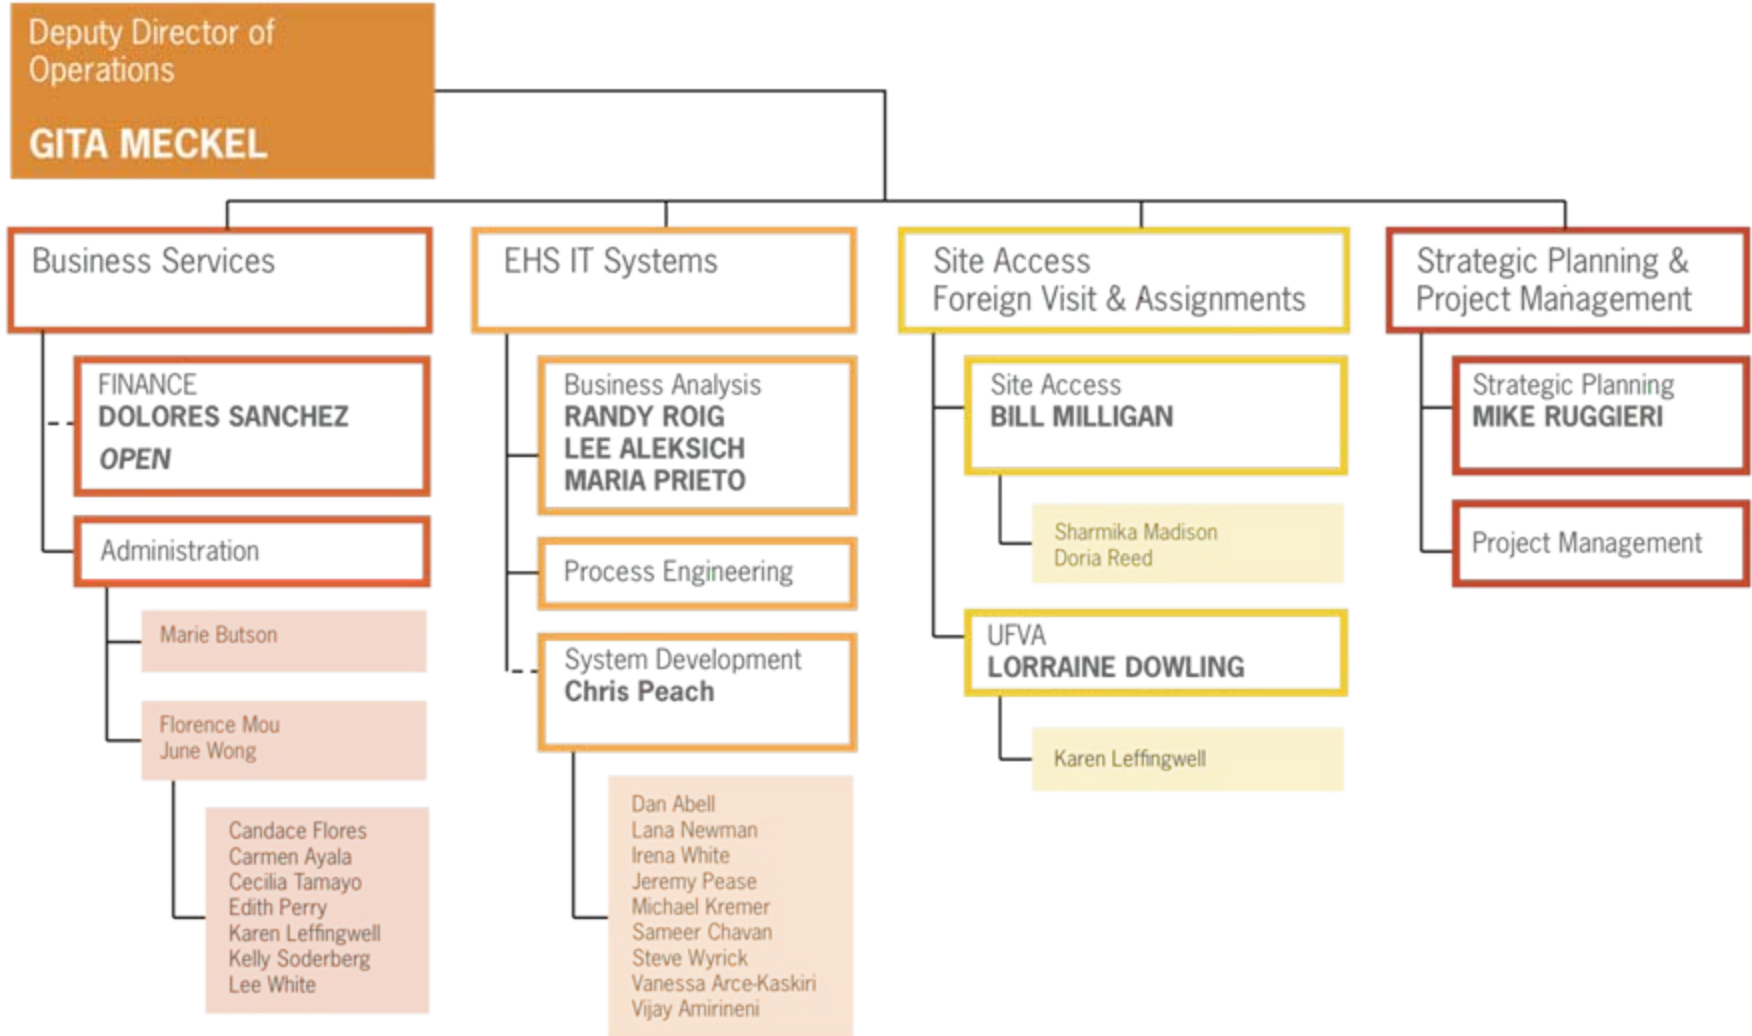

EHS Division

**DOUG FLEMING**

**Admin Support**  
Kelly Soderberg  
Lee White  
June Wong (50%)

Client Support Services

**JOE DIONNE**

Lawrence Berkeley  
National Laboratory

# EH&S

EHS Operations

**GITA MECKEL**

Lawrence Berkeley  
National Laboratory

# EH&S