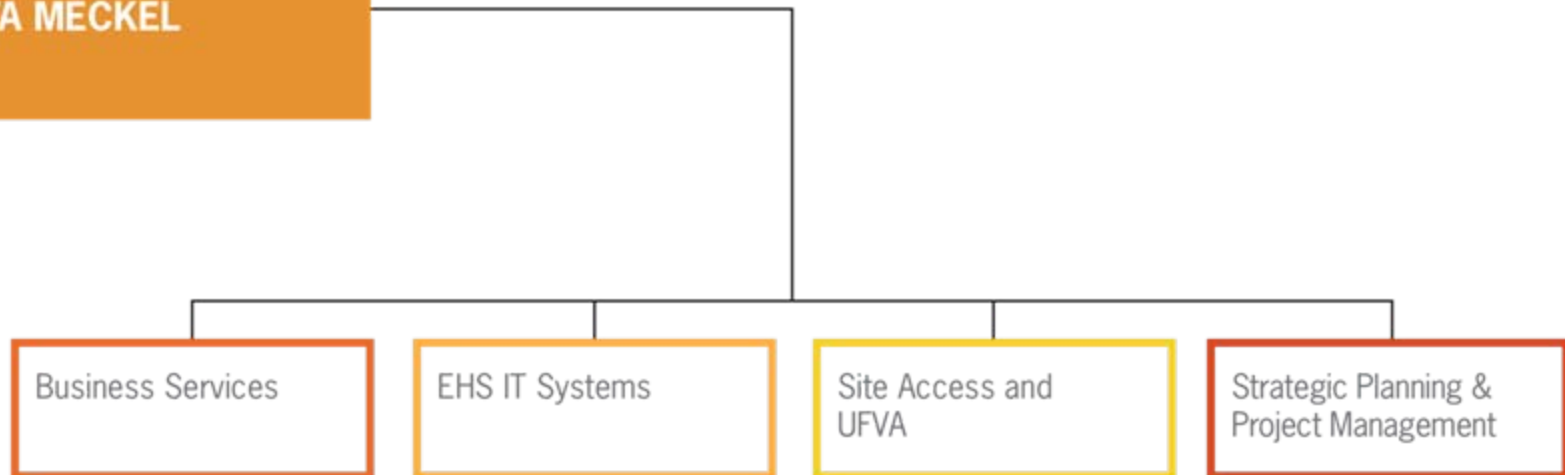

EHS Division

**DOUG FLEMING**

**Admin Support**  
Kelly Soderberg  
Lee White  
June Wong (50%)

Client Support Services

**JOE DIONNE**

Lawrence Berkeley  
National Laboratory

# EH&S

EHS Operations

**GITA MECKEL**

Lawrence Berkeley  
National Laboratory