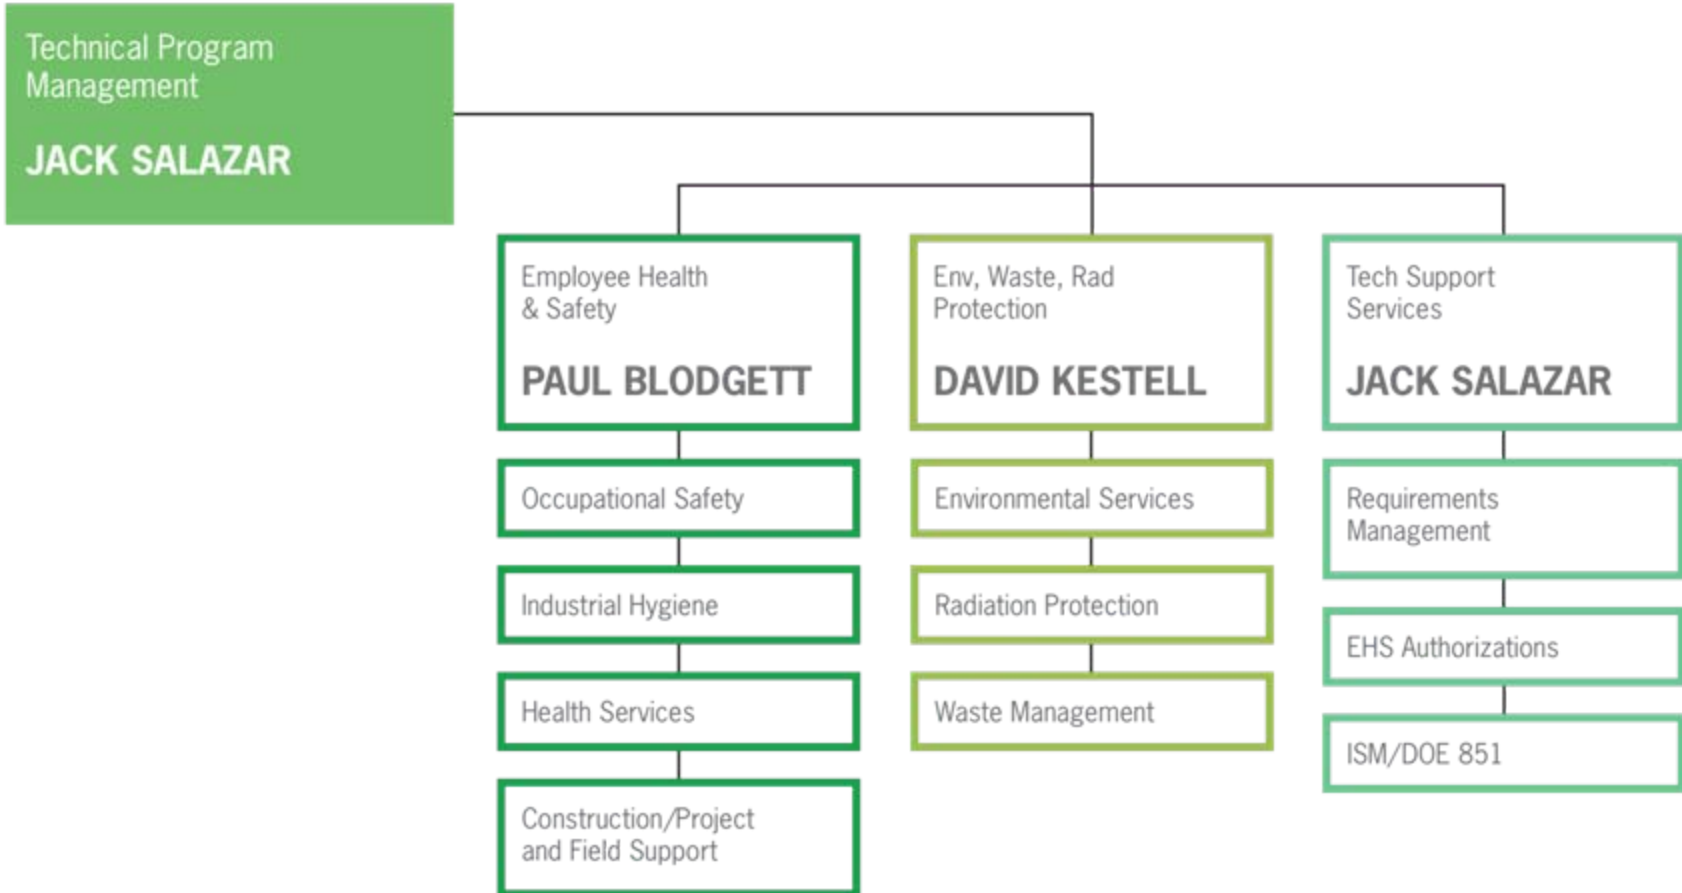

EHS Division

**DOUG FLEMING**

**Admin Support**  
Kelly Soderberg  
Lee White  
June Wong (50%)

Client Support Services

**JOE DIONNE**

Lawrence Berkeley  
National Laboratory

# EH&S

EHS Operations

**GITA MECKEL**

Lawrence Berkeley  
National Laboratory

# EH&S