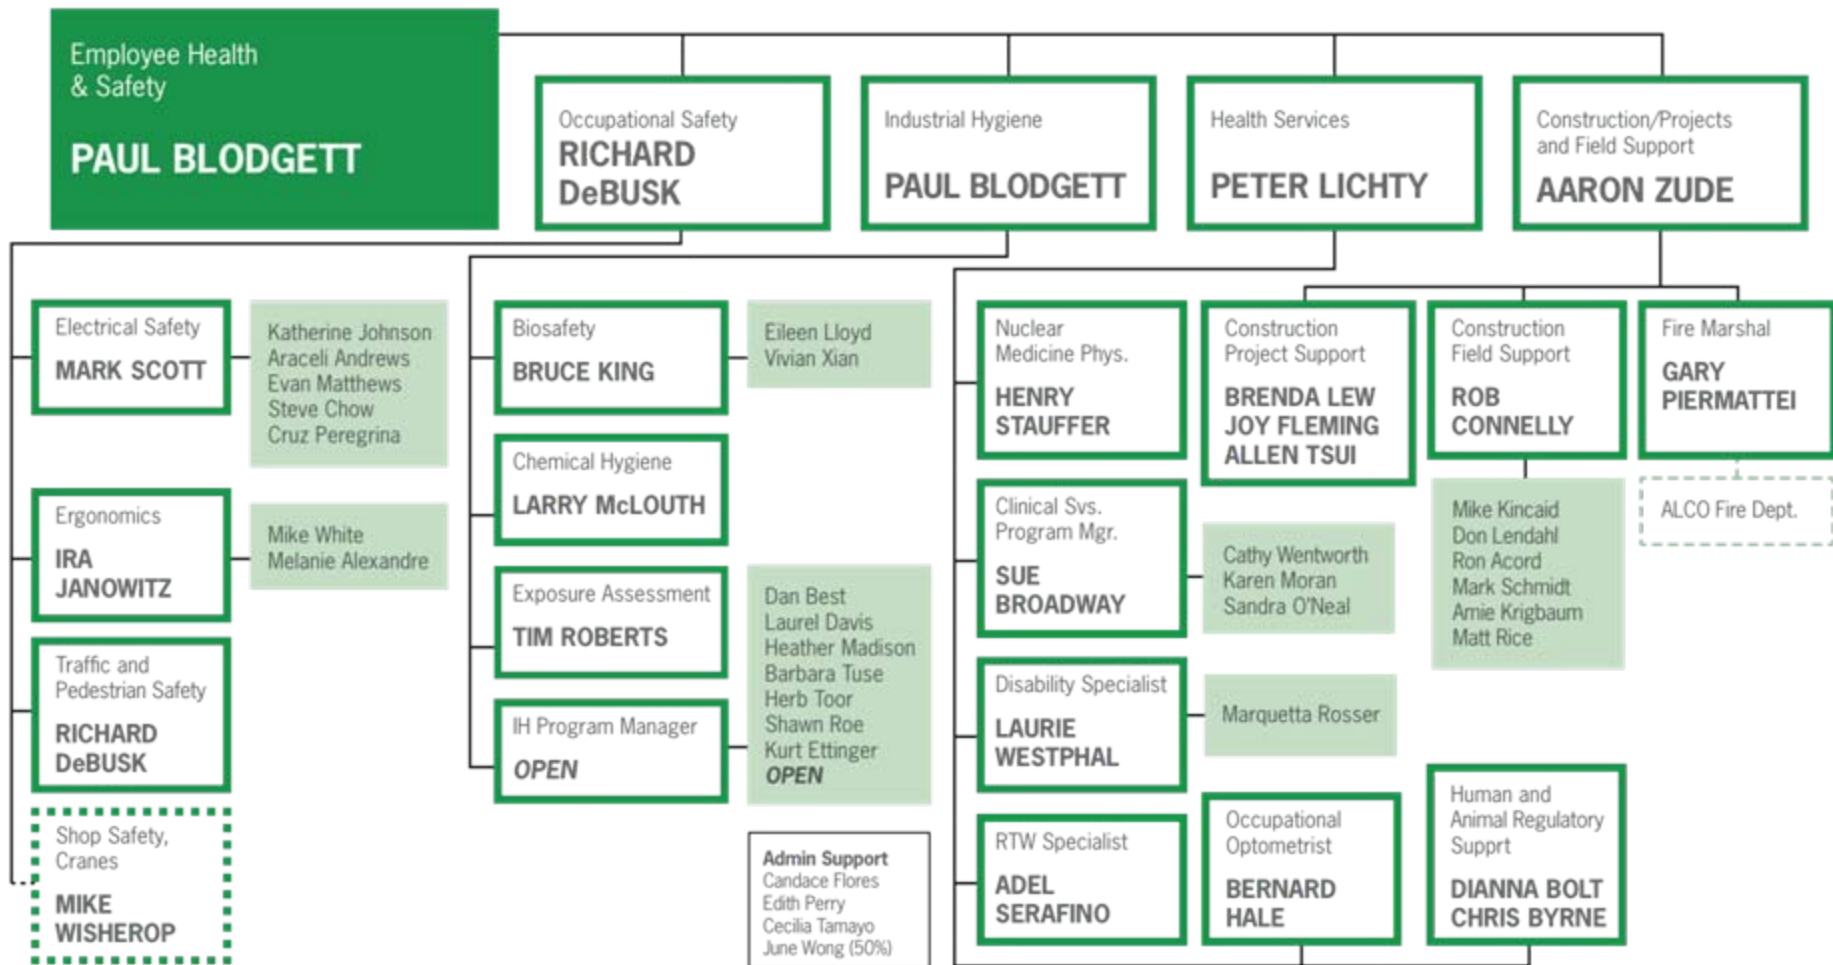

EHS Division

**DOUG FLEMING**

**Admin Support**  
Kelly Soderberg  
Lee White  
June Wong (50%)

Client Support Services

**JOE DIONNE**

Lawrence Berkeley  
National Laboratory

# EH&S

EHS Operations

**GITA MECKEL**

Lawrence Berkeley  
National Laboratory

# EH&S