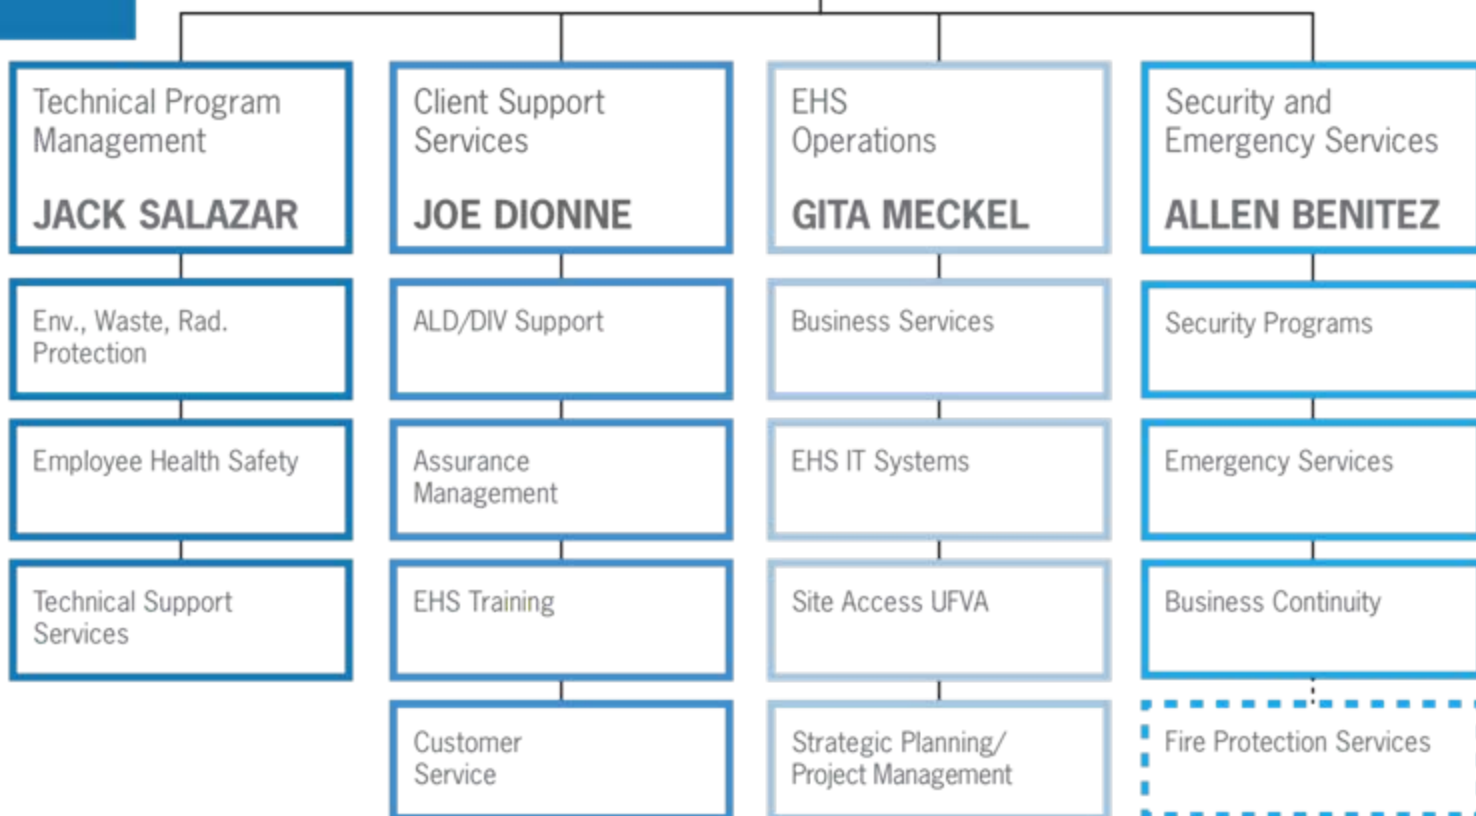

EHS Division

**DOUG FLEMING**

**Admin Support**  
Kelly Soderberg  
Lee White  
June Wong (50%)

Client Support Services

**JOE DIONNE**

Lawrence Berkeley  
National Laboratory

# EH&S

EHS Operations

**GITA MECKEL**

Lawrence Berkeley  
National Laboratory

# EH&S