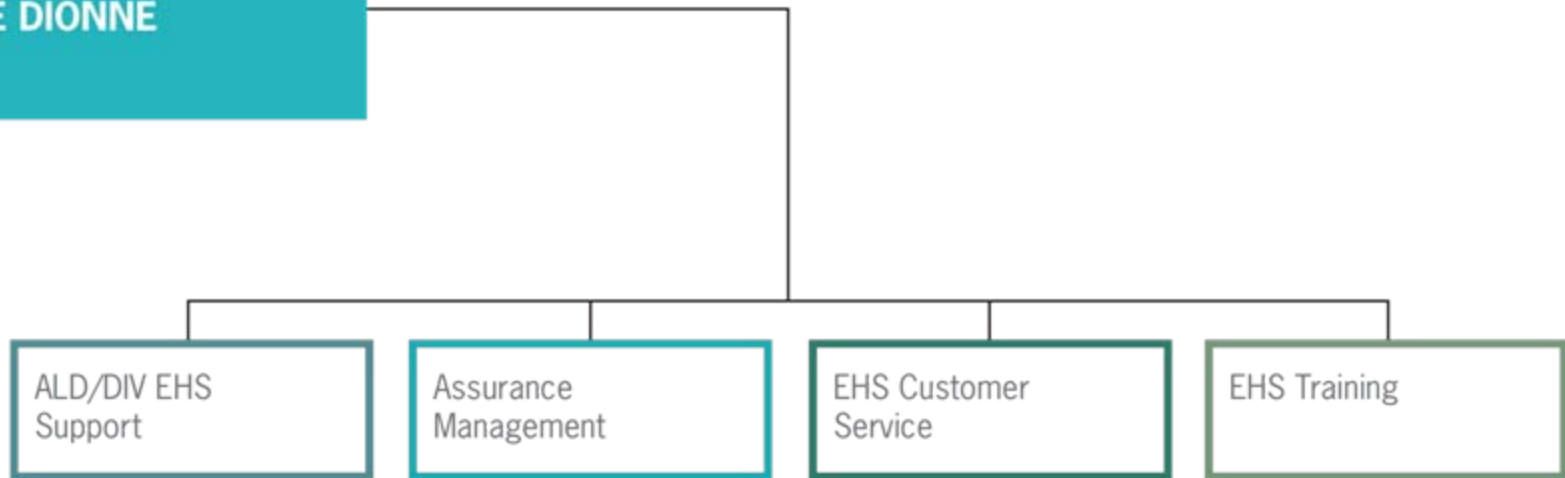

EHS Division

**DOUG FLEMING**

**Admin Support**  
Kelly Soderberg  
Lee White  
June Wong (50%)

Client Support Services

**JOE DIONNE**

Lawrence Berkeley  
National Laboratory

# EH&S

EHS Operations

**GITA MECKEL**

Lawrence Berkeley  
National Laboratory