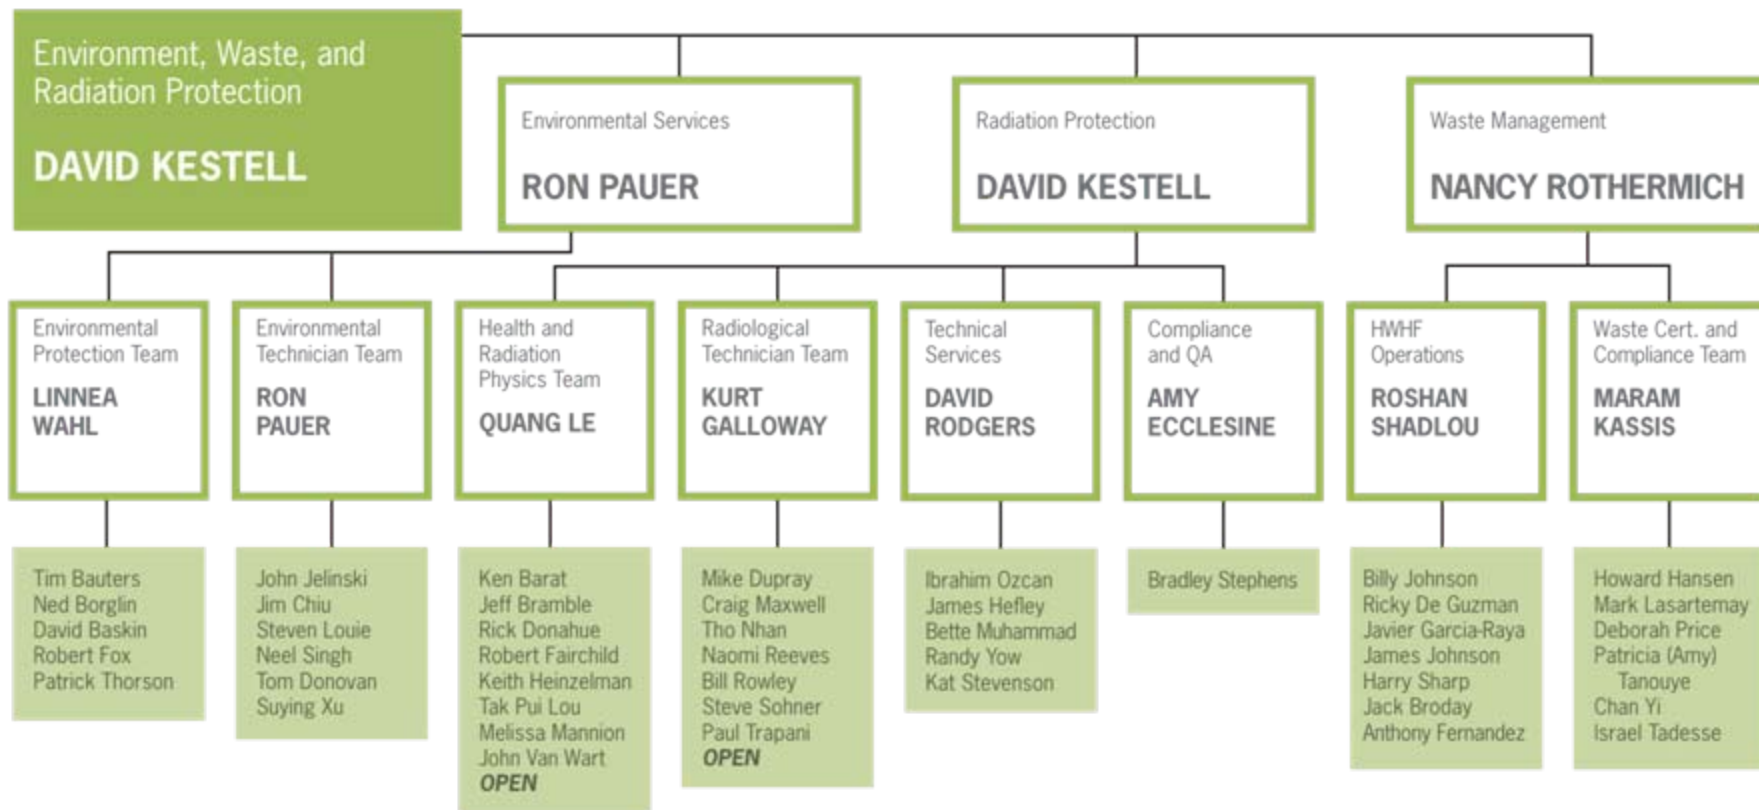

EHS Division

**DOUG FLEMING**

**Admin Support**  
Kelly Soderberg  
Lee White  
June Wong (50%)

Client Support Services

**JOE DIONNE**

Lawrence Berkeley  
National Laboratory

# EH&S

EHS Operations

**GITA MECKEL**

Lawrence Berkeley  
National Laboratory

# EH&S